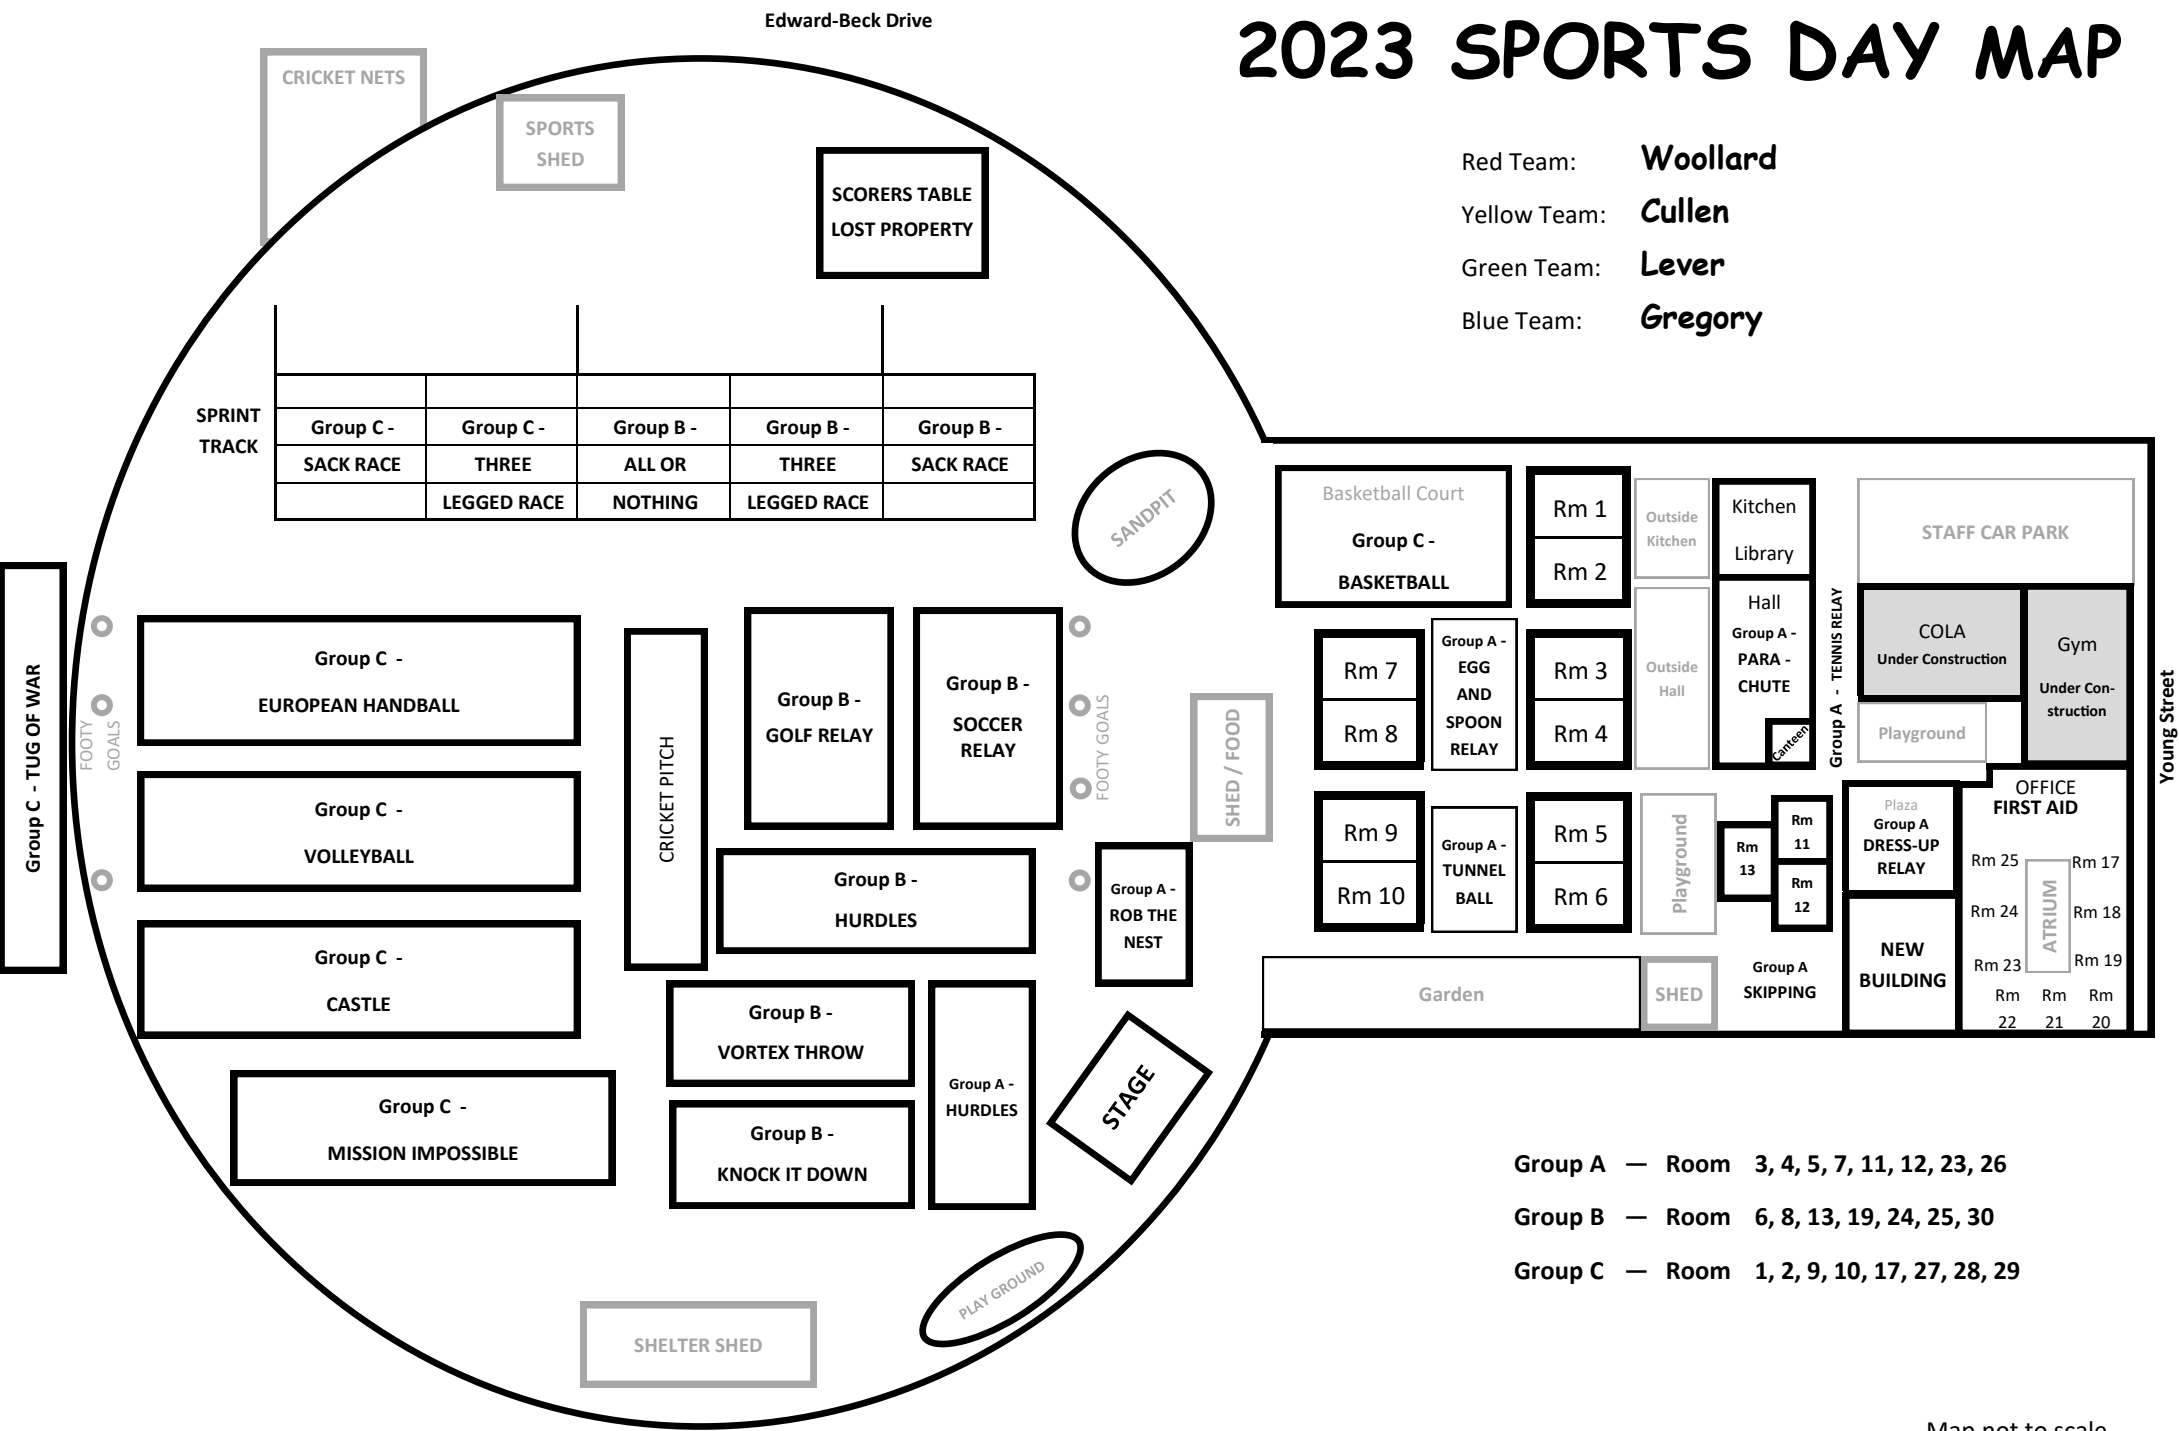

2023 SPORTS DAY MAP

Red Team: **Woollard**
 Yellow Team: **Cullen**
 Green Team: **Lever**
 Blue Team: **Gregory**

SPRINT TRACK

Group C -	Group C -	Group B -	Group B -	Group B -
SACK RACE	THREE	ALL OR	THREE	SACK RACE
	LEGGED RACE	NOTHING	LEGGED RACE	

Group B -
VORTEX THROW

Group B -
KNOCK IT DOWN

Group A -
HURDLES

SANDPIT

FOOTY GOALS

Group A -
ROB THE NEST

STAGE

PLAY GROUND