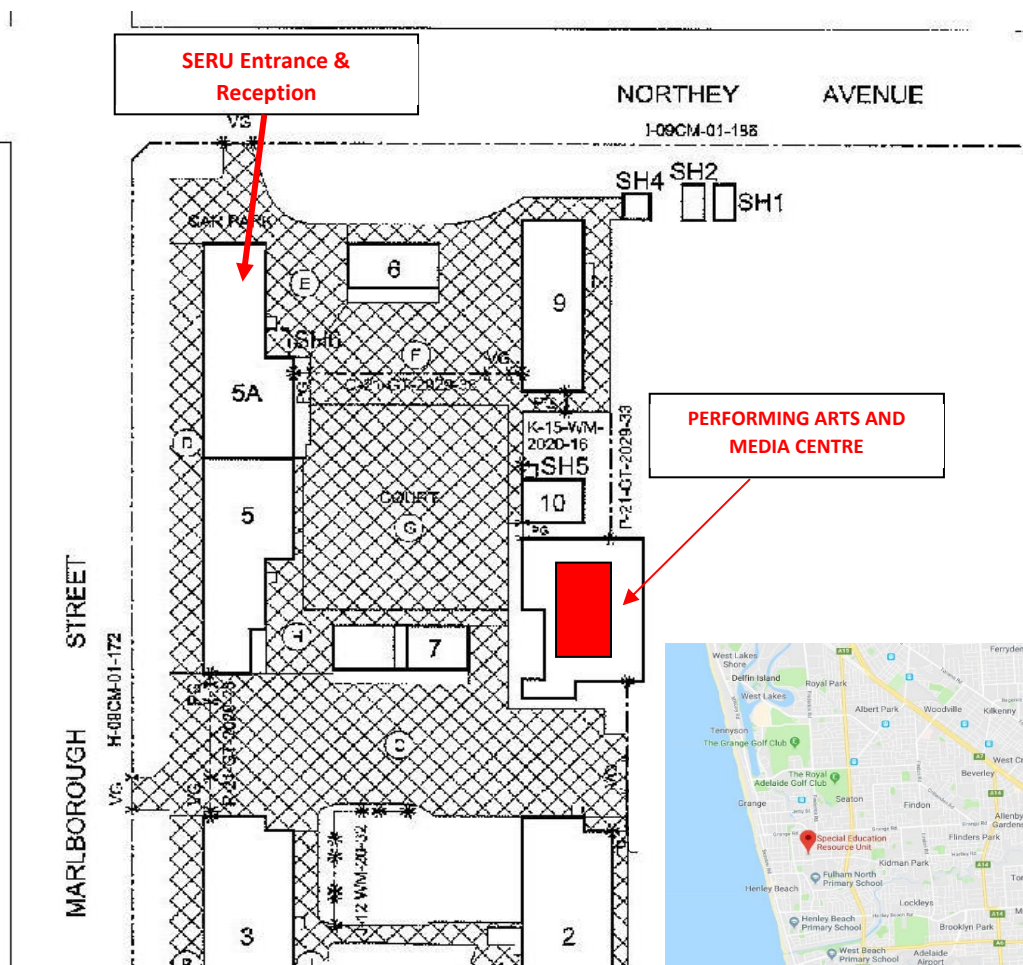

Location and access to the Special Education Resource Unit (SERU)

Please **DO NOT** enter via Fulham Gardens Primary School

Location and access to the Special Education Resource Unit (SERU)

Parking and Registration

Parking is available in Northey Avenue, Marlborough Street and surrounding streets.

The entry to the conference is via the Special Education Resource Unit entrance and reception office from Northey Avenue. You will be greeted at SERU where you can sign in before being shown through to the conference room in the grounds of Fulham Gardens Primary School.

Buses

The H33 bus travels to and from the city via Marlborough Street. Stop 27 is the closest bus stop to SERU.