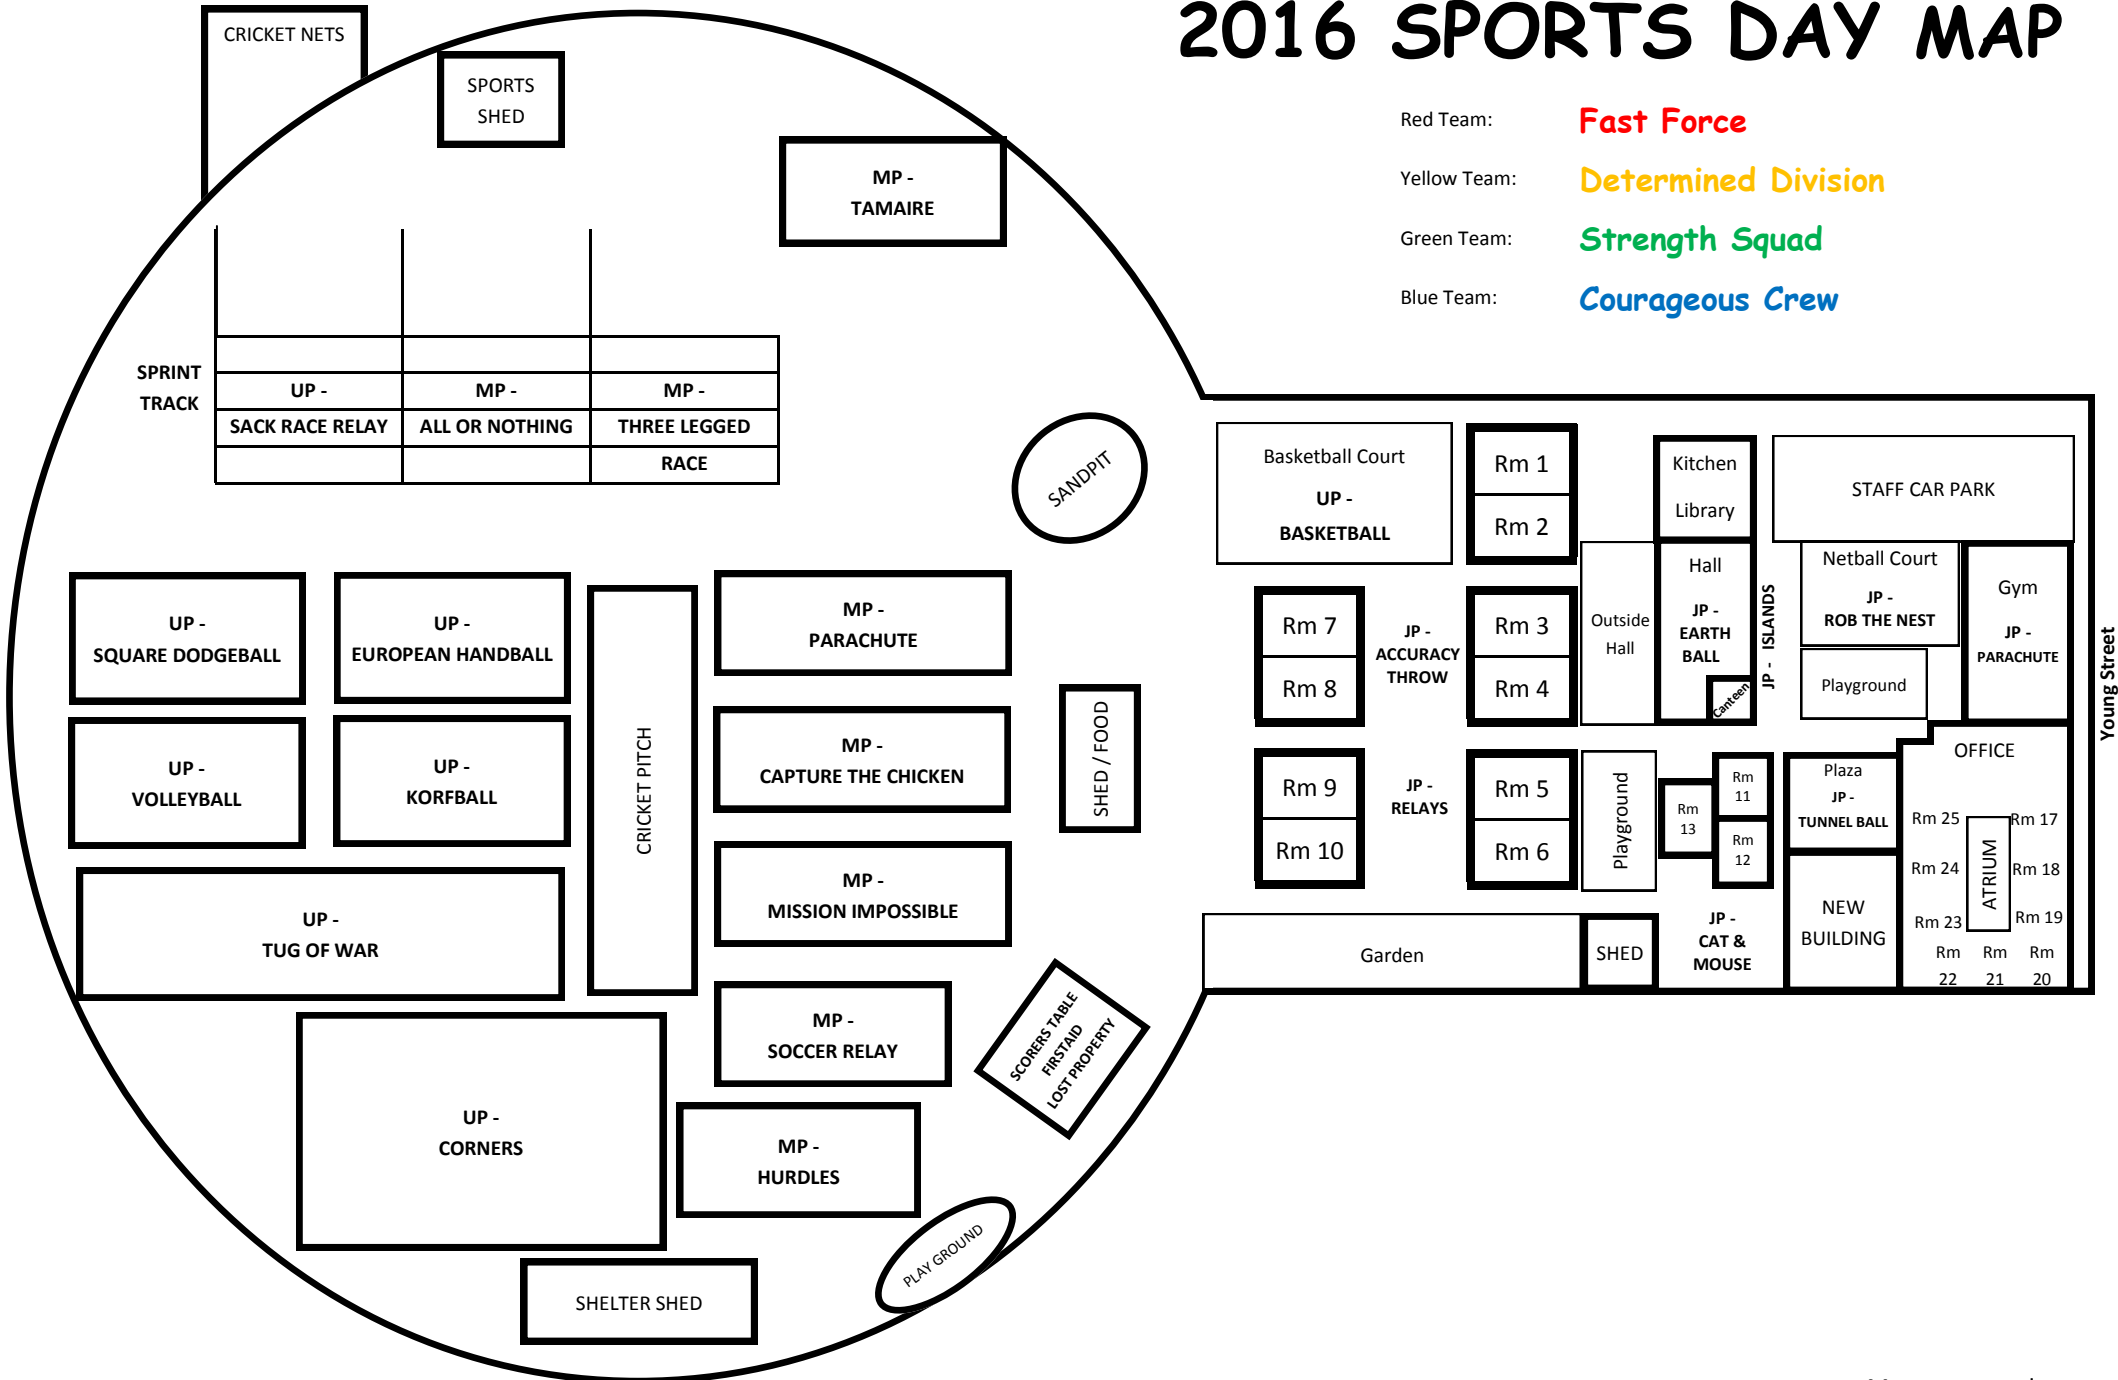

Edward-Beck Drive

2016 SPORTS DAY MAP

- Red Team: **Fast Force**
- Yellow Team: **Determined Division**
- Green Team: **Strength Squad**
- Blue Team: **Courageous Crew**

Map not to scale